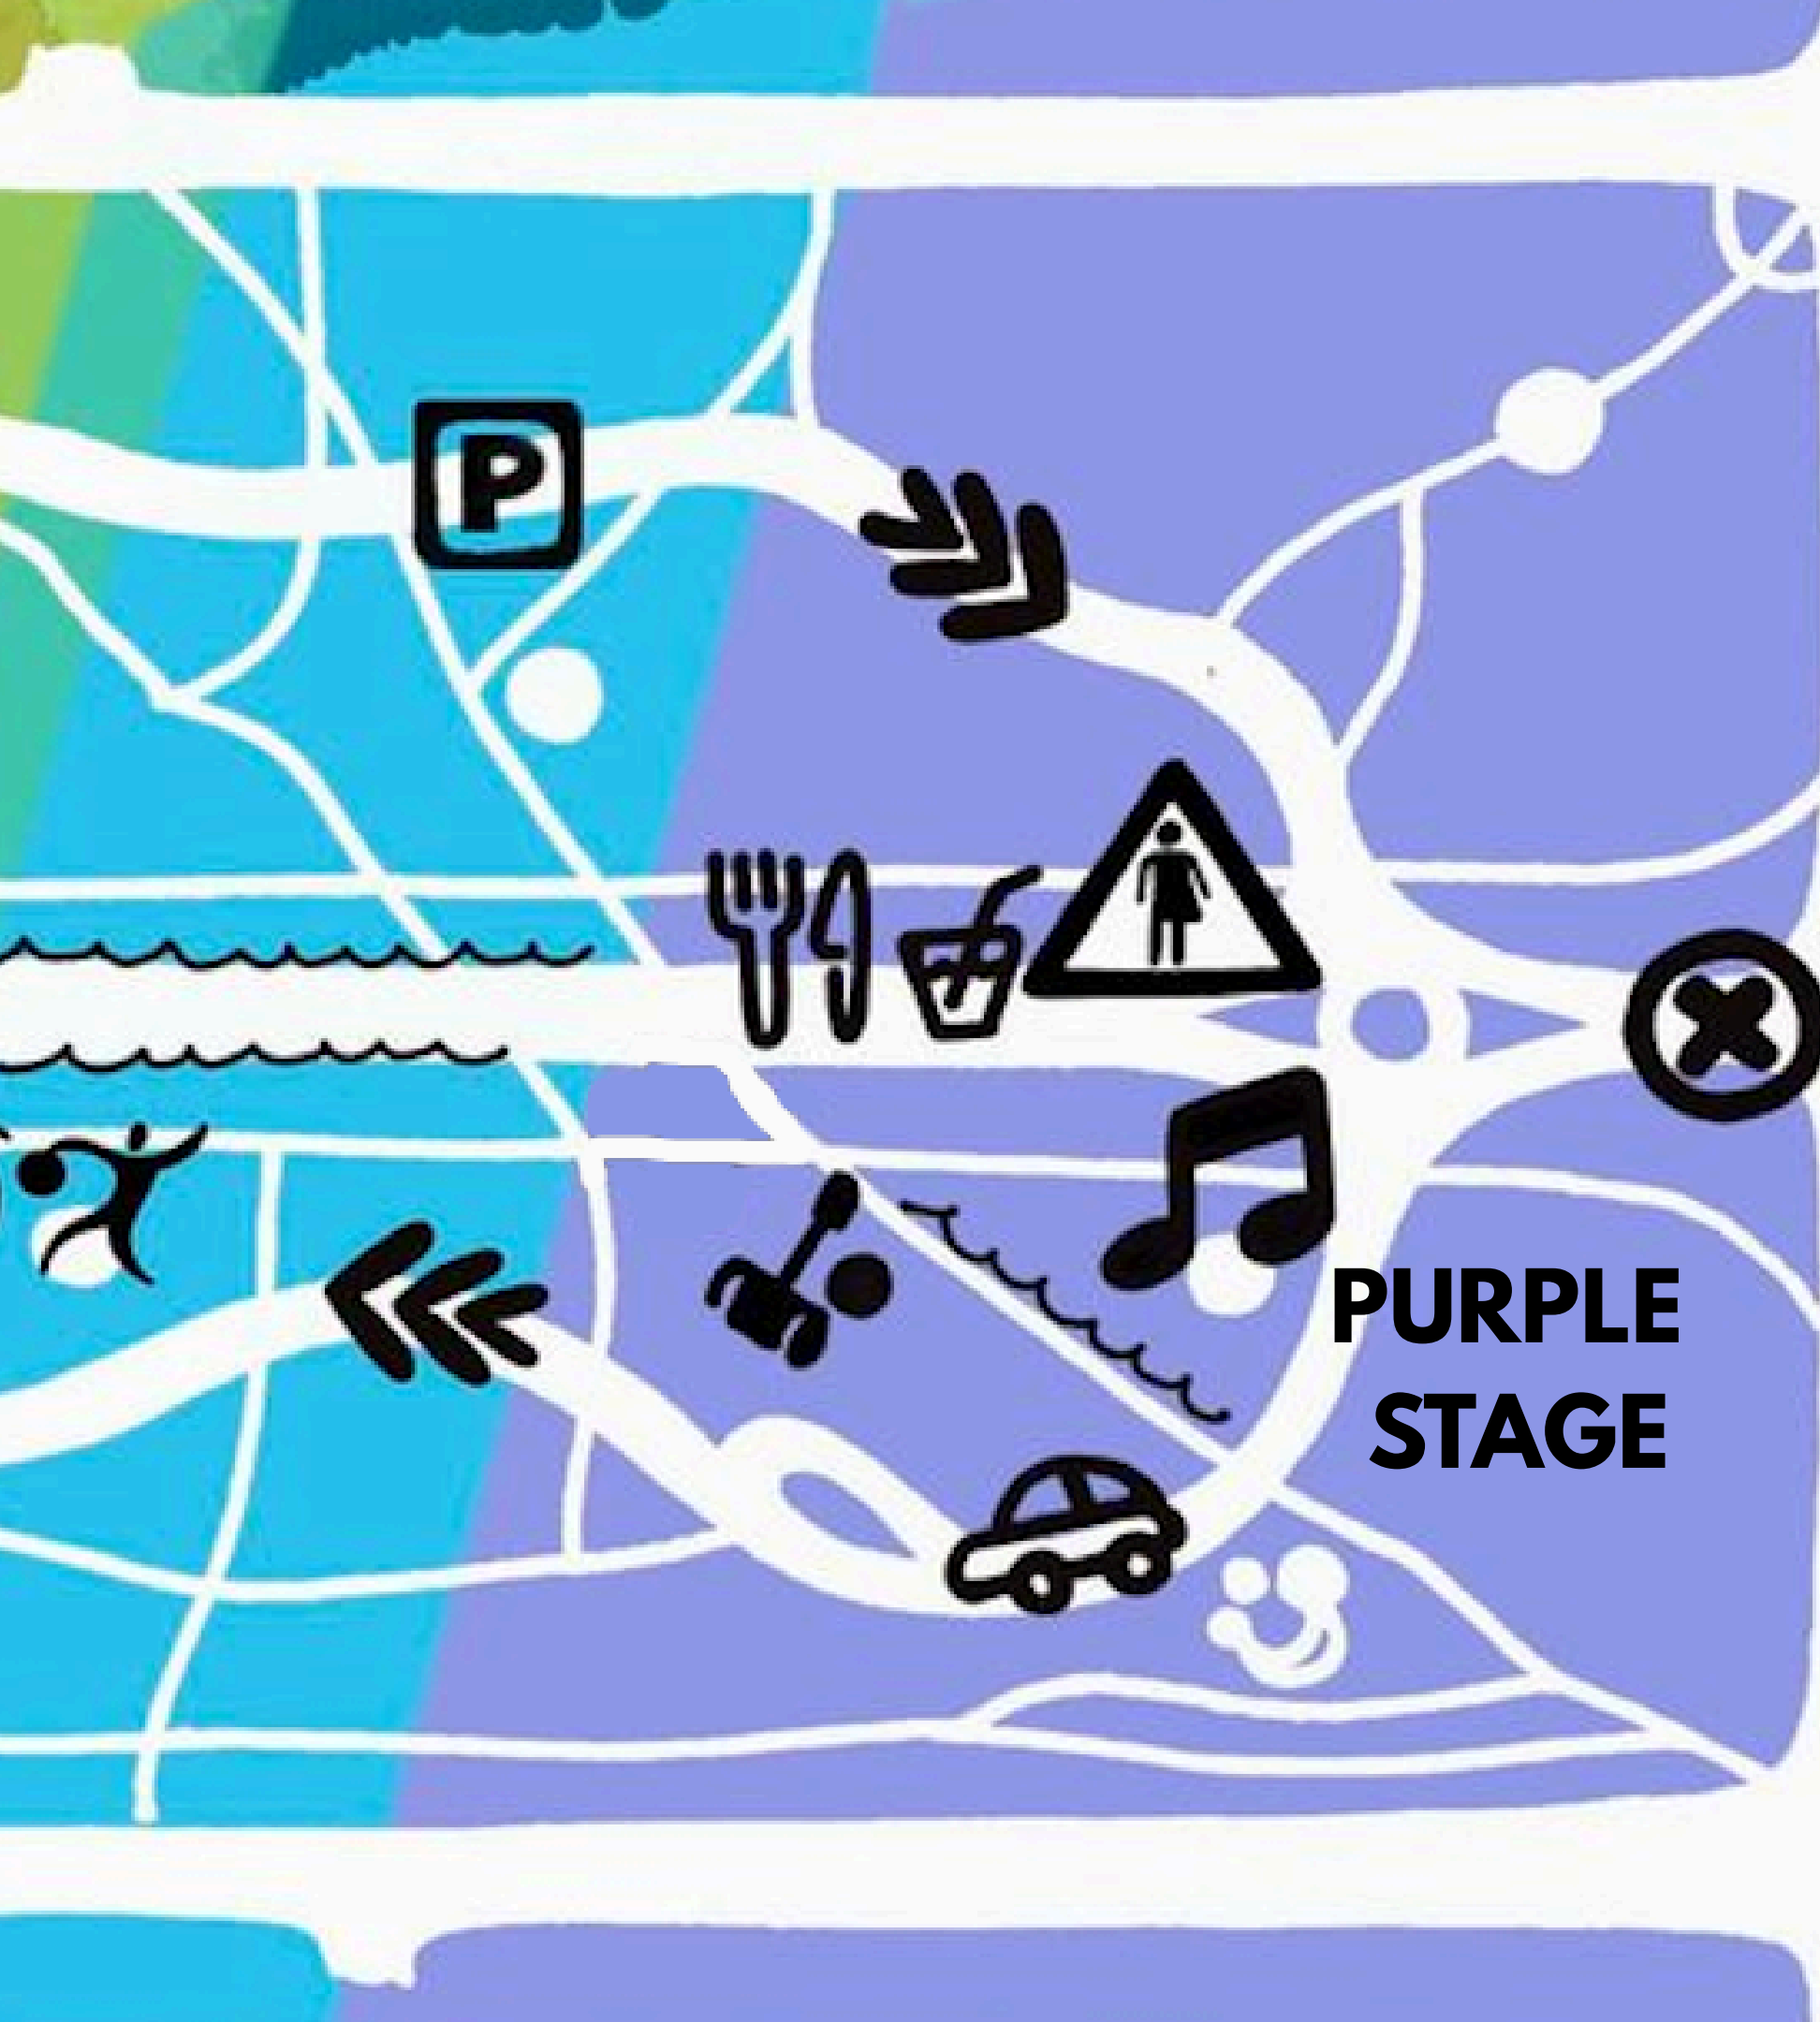

 = **FARMERS MARKET 8am -12:30pm**

**CENTER
CROSS
DRIVE**

MAGI

**ORANGE
STAGE**

ARSENAL STREET

MAGNOLIA AVENUE

GRAND BOULEVARD

**PURPLE
STAGE**

CAR PARKING

[**PARKING MAP LINK**](#)

**PARKING IS 10\$ PER DAY
FREE FOR DISABILITY/ELDERLY**

GOLF CART TAXI

HOW IT WORKS:

***JUST FLAG A CART DOWN IF YOU NEED ONE.**

***THEY WILL RUN MOSTLY ON THE SIDEWALKS RUNNING ALONG THE MAIN PATHWAY.**

PARADE

SUNDAY: 1PM

**RUNS THROUGH THE
MIDDLE OF FESTIVAL FROM
EAST TO WEST.**

**STARTING AT PURPLE STAGE
AND ENDING AT ORANGE
STAGE**

PARADE

YOU CAN CATCH
THE PARADE FROM
ANYWHERE...

...ALONG
THE MAIN
PATH WITH ALL
THE BOOTHS.