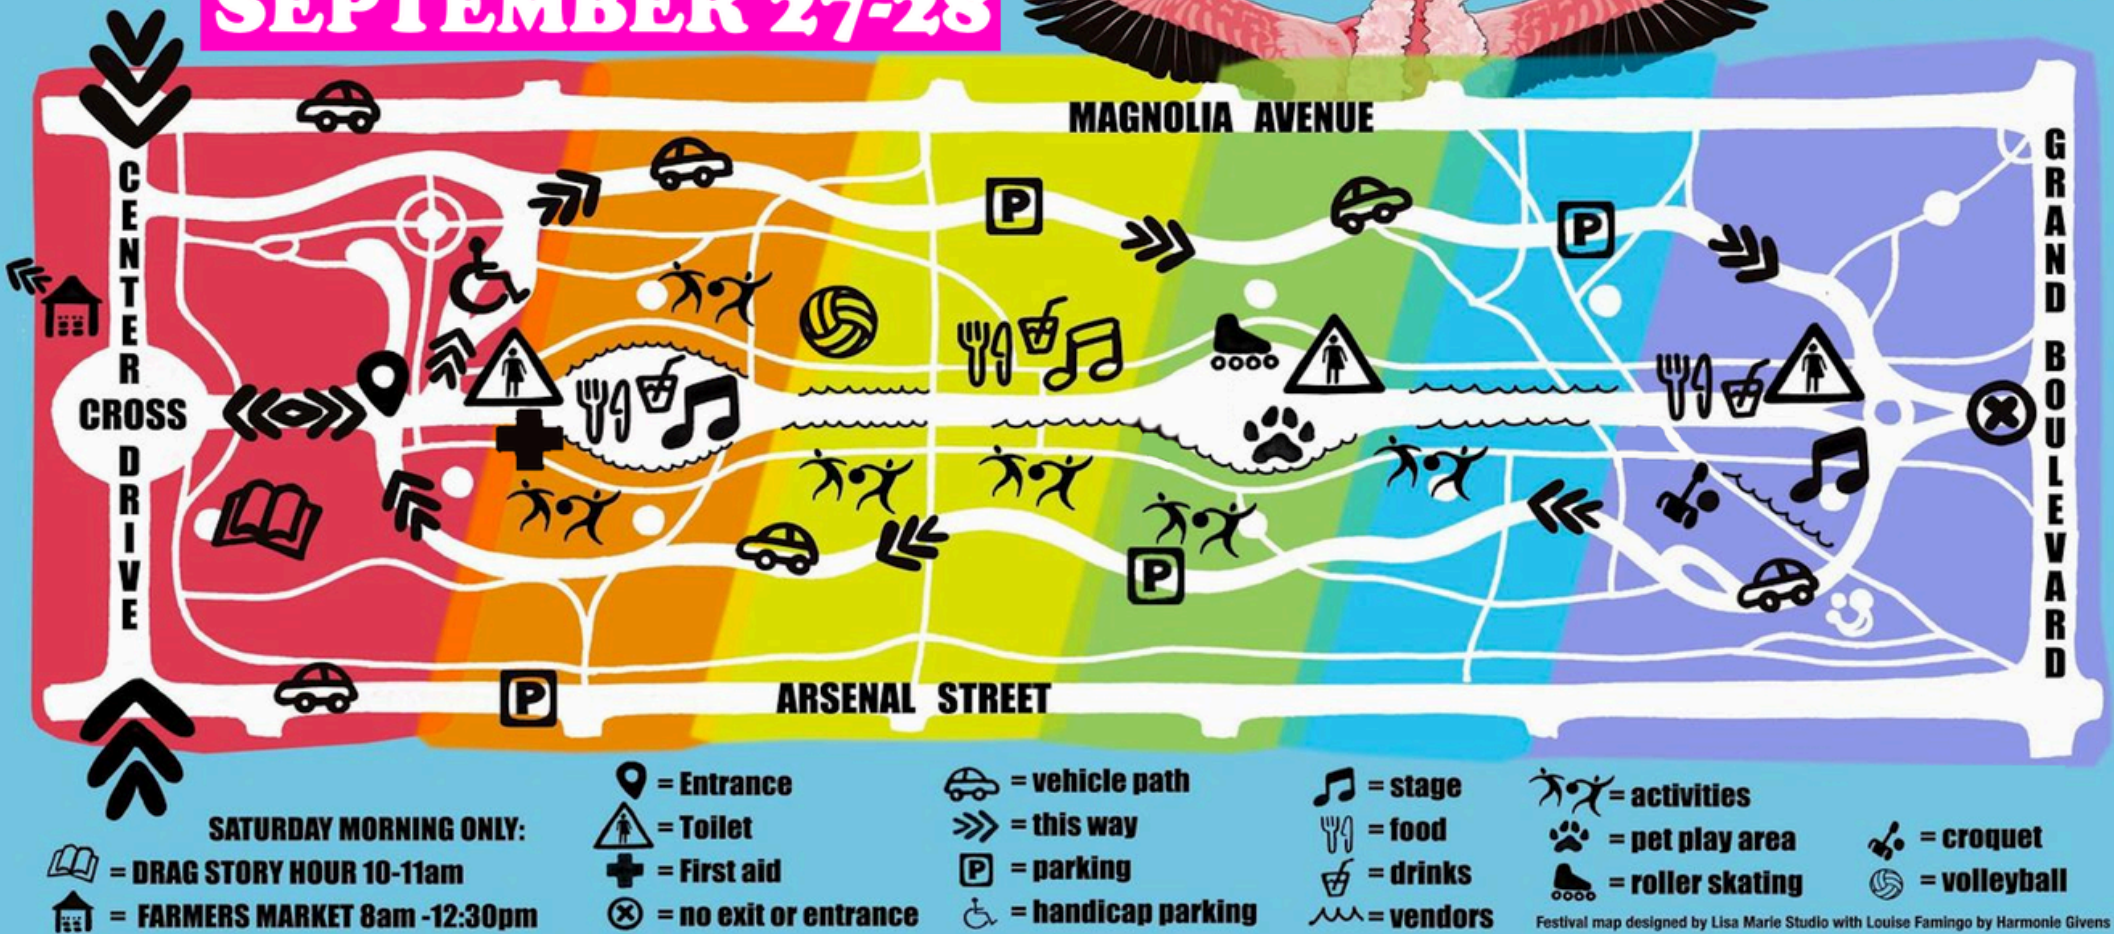

Tower Grove
Pride

FESTIVAL GUIDE

FESTIVAL HOURS:

SATURDAY

11AM-6PM

SUNDAY

11AM-5PM

TOWER GROVE PRIDE

St. Louis, Missouri
Tower Grove Park

SEPTEMBER 27-28

**FOR THE FULL MAP OF
PARTICIPATING BOOTHS AND
ACTIVITIES**

[CLICK ME](#)

 = **stage**

 = **food**

 = **drinks**

 = **vendors**

 = **FARMERS MARKET 8am -12:30pm**

**CENTER
CROSS
DRIVE**

MAGI

**ORANGE
STAGE**

ARSENAL STREET

MAGNOLIA AVENUE

GRAND BOULEVARD

**PURPLE
STAGE**

PARADE

SUNDAY: 1PM

**RUNS THROUGH THE
MIDDLE OF FESTIVAL FROM
EAST TO WEST.**

**STARTING AT PURPLE STAGE
AND ENDING AT ORANGE
STAGE**

PARADE

YOU CAN CATCH
THE PARADE FROM
ANYWHERE...

...ALONG
THE MAIN
PATH WITH ALL
THE BOOTHS.