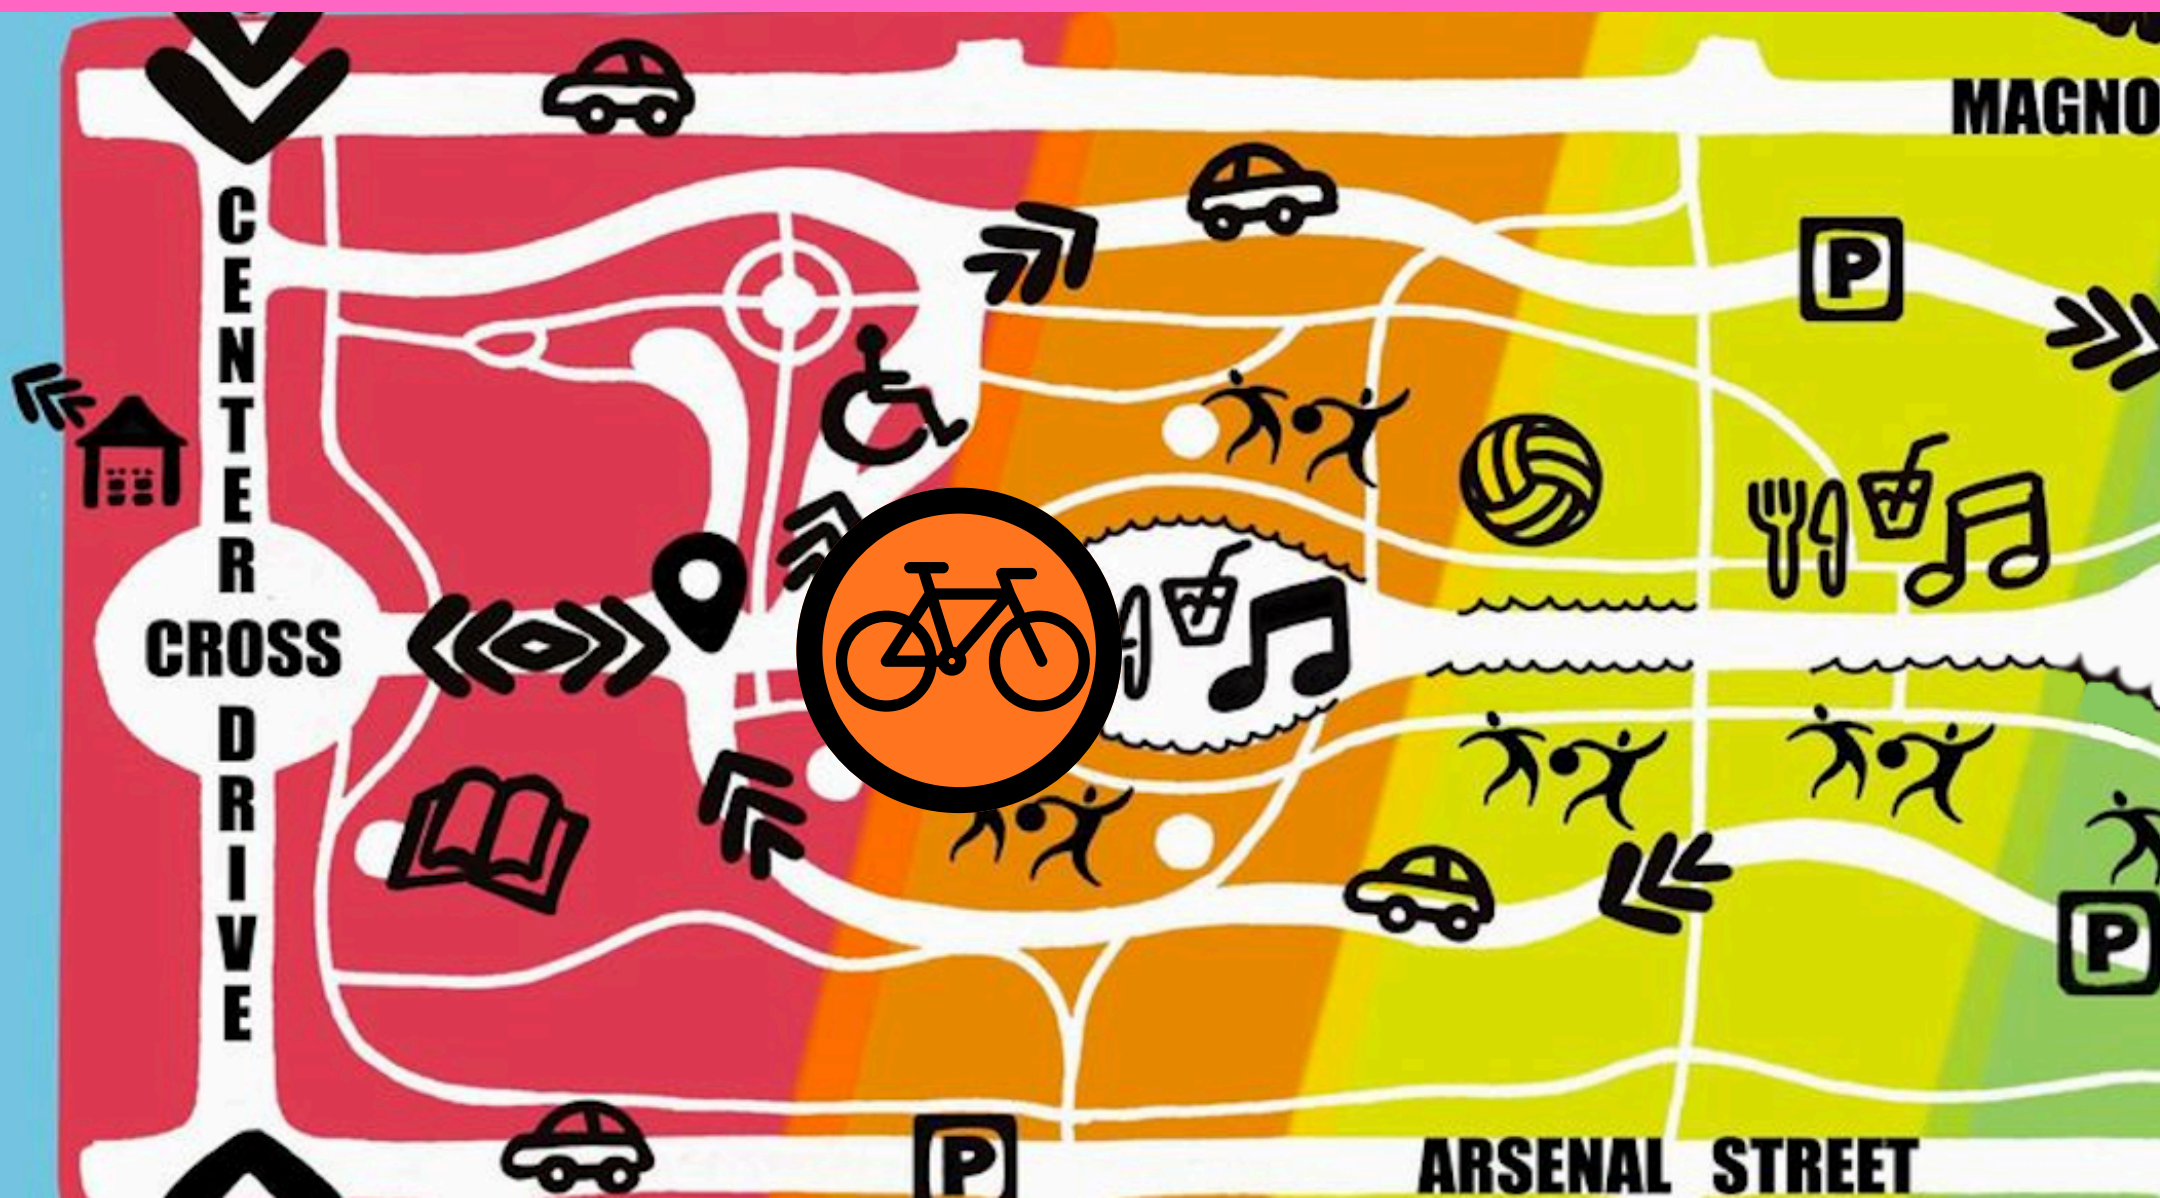

**6 SEATERS
ARE TAXIS**

**NOT
A**

**FESTIVAL
STAFF USE
ONLY**

**ALL OTHER CARTS
ARE FESTIVAL USE
ONLY**

BIKE RACK

TRAILNET IS PROVIDING BIKE RACKS NEAR THEIR BOOTH IN ORANGE ZONE: O-107

**SKATE RINK
SCHEDULE
SATURDAY**

11AM-3:30PM

FREE SKATE

4PM

MAVEN LEE

BALL

**SKATE RINK
SCHEDULE
SUNDAY**

11AM-3:30PM

FREE SKATE

PARADE

SUNDAY: 1PM

**RUNS THROUGH THE
MIDDLE OF FESTIVAL FROM
EAST TO WEST.**

**STARTING AT PURPLE STAGE
AND ENDING AT ORANGE
STAGE**

PARADE

YOU CAN CATCH
THE PARADE FROM
ANYWHERE...

...ALONG
THE MAIN
PATH WITH ALL
THE BOOTHS.