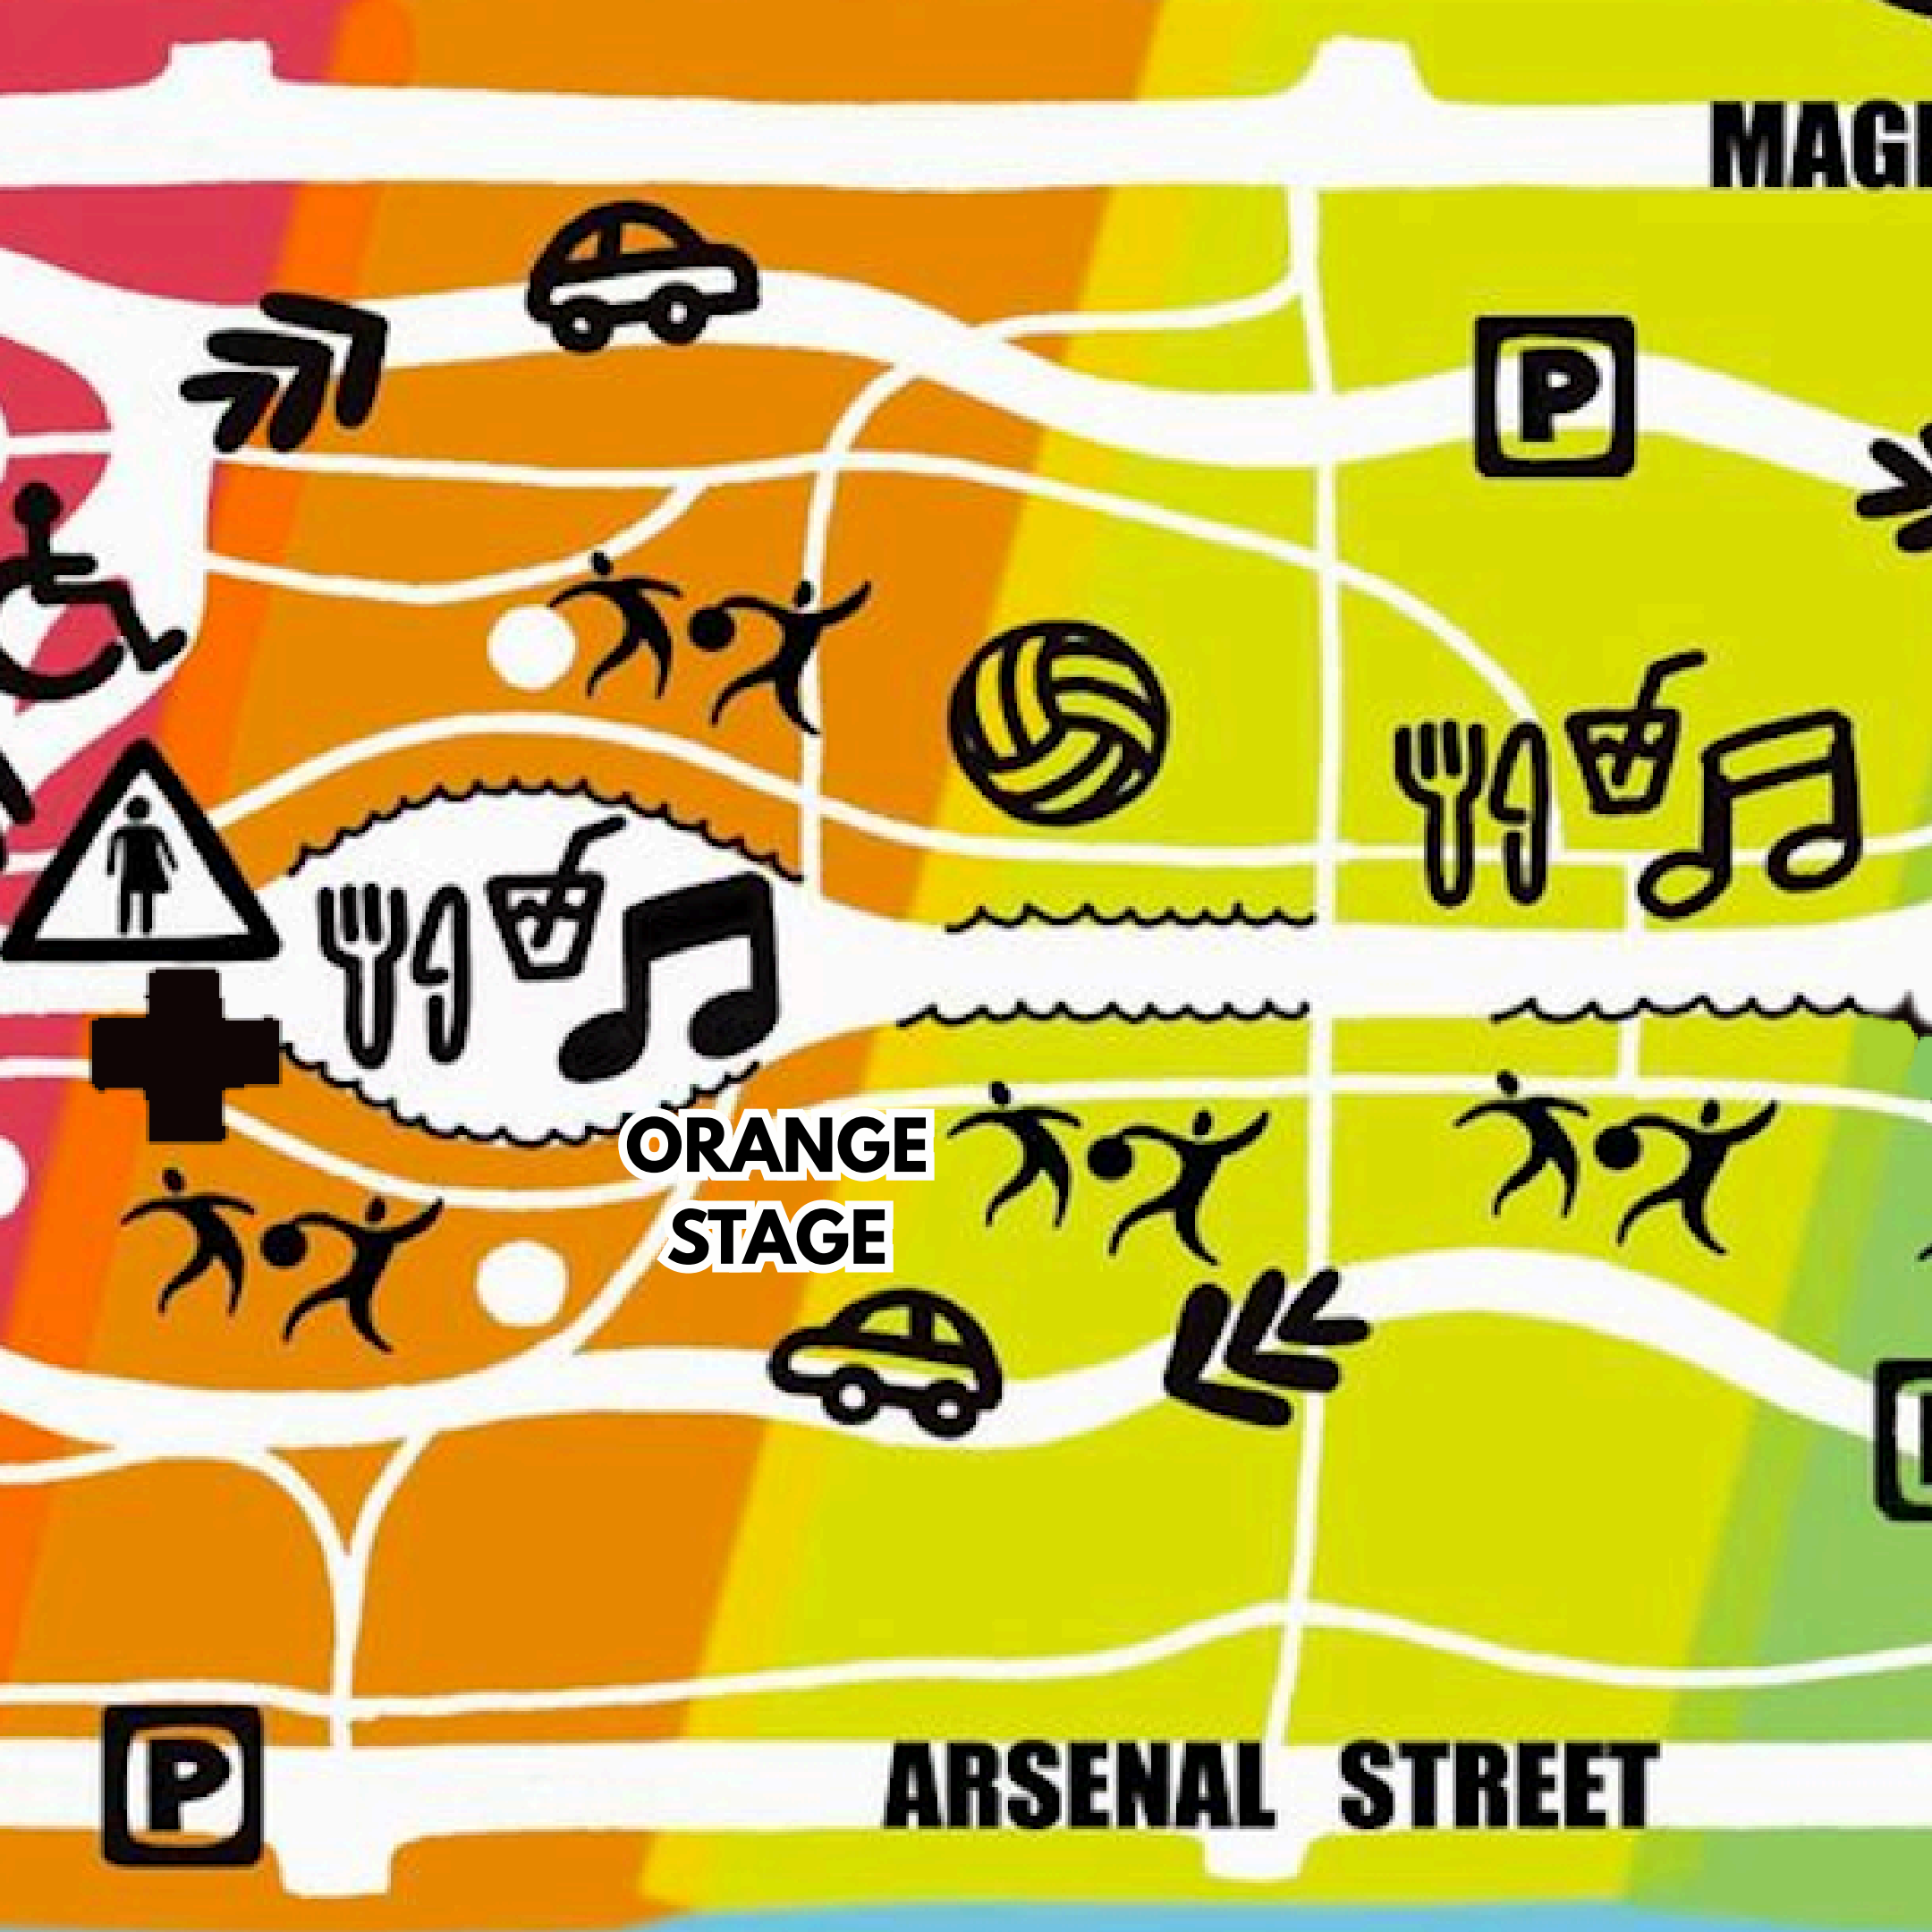

St. Louis, Missouri
Tower Grove Park

SEPTEMBER 27-28

**FOR THE FULL MAP OF
PARTICIPATING BOOTHS AND
ACTIVITIES**

[CLICK ME](#)

 = **stage**

 = **food**

 = **drinks**

 = **vendors**

 = **First aid**

 = **no exit or entrance**

 = **vehicle path**

 = **this way**

 = **parking**

 = **handicap parking**

SATURDAY MORNING ONLY:

 = **DRAG STORY HOUR 10-11am**

 = **FARMERS MARKET 8am -12:30pm**

**CENTER
CROSS
DRIVE**

MAGI

**ORANGE
STAGE**

ARSENAL STREET

MAGNOLIA AVENUE

GRAND BOULEVARD

**PURPLE
STAGE**

PARADE

SUNDAY: 1PM

**RUNS THROUGH THE
MIDDLE OF FESTIVAL FROM
EAST TO WEST.**

**STARTING AT PURPLE STAGE
AND ENDING AT ORANGE
STAGE**

PARADE

YOU CAN CATCH
THE PARADE FROM
ANYWHERE...

...ALONG
THE MAIN
PATH WITH ALL
THE BOOTHS.